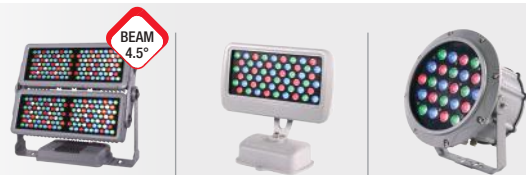

HIGH PERFORMANCE
ENSURED PRODUCTS

ARCHITECTURAL RGB RANGE

PROJECTOR

High Power color changing and monochromatic LED Projector for super distance lighting with Intelligent logarithmic control technology.

LINEAR WALL GRAZER

Stylish and Modern color changing and monochromatic Linear wall grazer with multi-angle lens design to meet the demands of various lighting design outlook.

GROUND BURIAL UPLIGHTER

Color changing and monochromatic Buried-up lighter ideal for uplighting facades, columns & features with multiple optics and extensive pallet of colors.

UNDERWATER LIGHT

High Power Color changing Underwater light, ideal for highlighting monumental water features.

FLEXIBLE LED STRIP

Flexible LED strip to add great colour and dramatic effects with extensive pallet of colors.